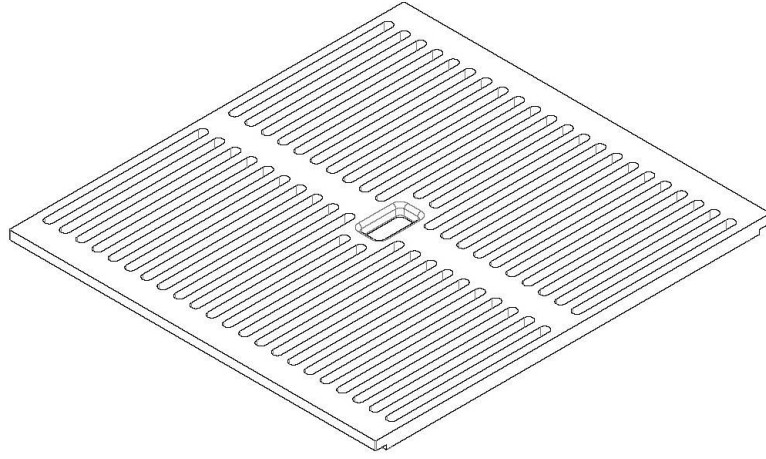

Black grid

Accessories

Code: 8100 618

DETAILS

Material Foster Black Composit

Sink accessories Grid

Dimensions 42x39 cm

TECHNICAL DATA

8100 618

1 x Griglia black 8100 618 / 1 x Black grid 8100 618

RECOMMENDED PAIRINGS

Sink Canova 35" x 20" – U/M
1339 660