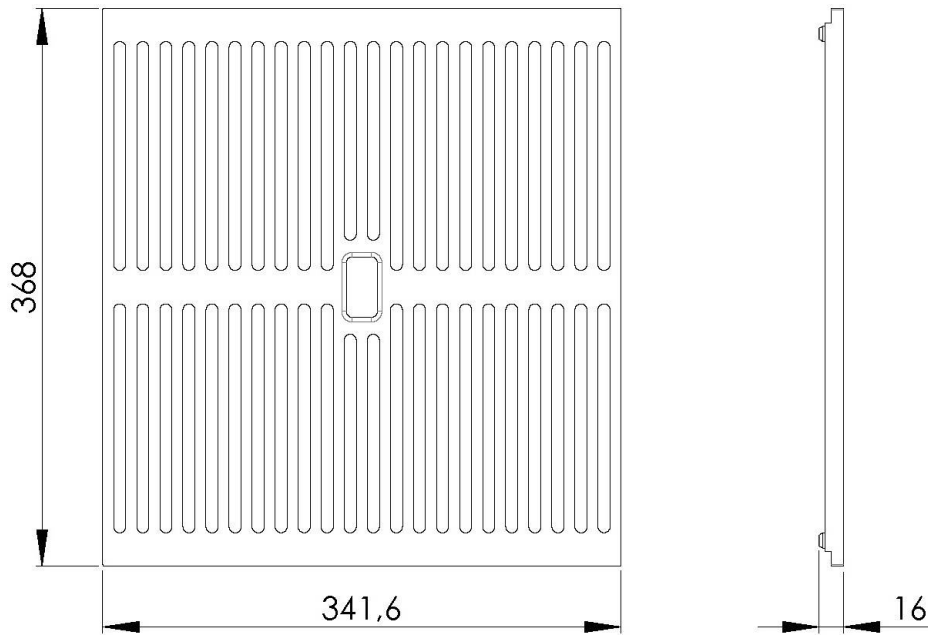

Black grid

Accessories

Code: 8100 618

DETAILS

Material Foster Black Composit

Sink accessories Grid

Dimensions 42x39 cm

TECHNICAL DATA

8100 618

1 x Griglia black 8100 618 / 1 x Black grid 8100 618

RECOMMENDED PAIRINGS

Sink Canova 35" x 20" – U/M
1339 660